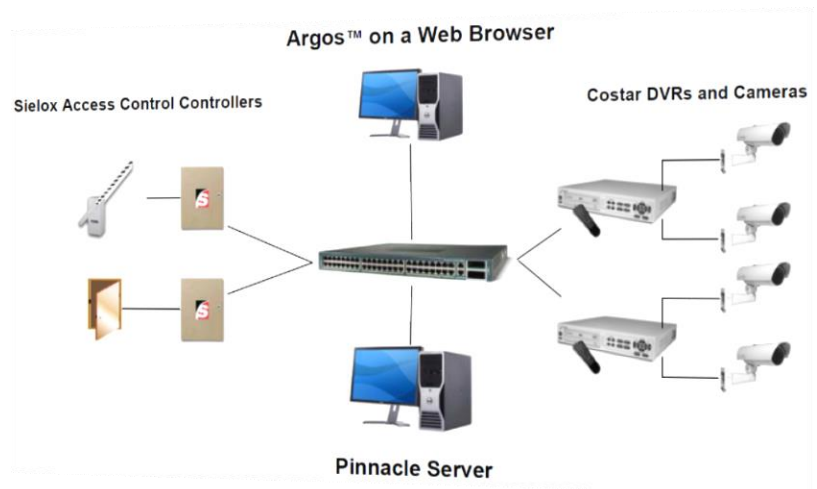

Pinnacle Argos

- Video Drivers for first 32 cameras at no charge.
- Expand up to 32 readers and 32 Cameras.
- Upgradeable to 64, 128 or unlimited cameras
- H.264 recording.
- No licensing fees per workstation
- No licensing fees for DVRs or NVRs
- View 1 to 32 cameras simultaneously
- Automatic full screen on alarm (1 x 1 layout)
- Pinnacle filters trigger camera call-up, video recording and PTZ presets
- Video file search on alarm event, date or time
- One touch alarm call up archived video
- One touch printing for video clip image
- Video clip file transfer with built in video player
- Video playback from any computer or DVD player
- Email capability on alarms – callback for video
- Complete PTZ control inside video window, virtual joy stick or mouse
- Remote viewing with a web based application anywhere, anytime with Microsoft Internet Explorer Browser.

Supported Costar DVR Series	Supported Costar NVR Series
General CR-E Series CR-EV Series CR-SP Series CR-416R Series PC CR-432R Series PC Specific S Series: CR4000S S Series: CR1600S SR Series: CR4000SR X Series: CR900X X Series: CR1600X CRP Series: CRP16 CR4 Series: CR4116 CR4 Series: CR4216 CR4 Series: CR4416 CR4 Series: CR4232	CR XDH CR XDi Series

Sielox®

Innovative Security Management Since 1979

Since 1979, Sielox has designed and marketed intuitive security management systems through a network of select business partners to a variety of end-users within commercial, education, financial, government, industrial, manufacturing and retail markets. From entry-level to enterprise-wide, Sielox scalable solutions exceed today's complex and demanding security environments. Headquartered in Runnemede, New Jersey, Sielox prides itself by providing "Made in USA" solutions.

© 2018 Sielox LLC | www.sielox.com | 800-424-2126 info@sielox.com | Rev. 04/18